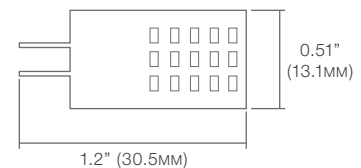

DESCRIPTION

Array LED G4 are Bi-Pin replacement bulbs used for accent lighting, vanity lighting, and marquee applications in both interior and exterior fixtures. The Array LED G4 are equivalent to a 10 watt white quartz G4 bulb. Worldwide patent pending SELECTIVE HEAT SINK TECHNOLOGY™ (SHS) ensures reliable operation for 20,000 hours which makes these lamps ideal for long duty cycle, “always-on” applications and/or hard to reach locations. The Array LED G4 is available in cool, natural and warm white color temperatures.