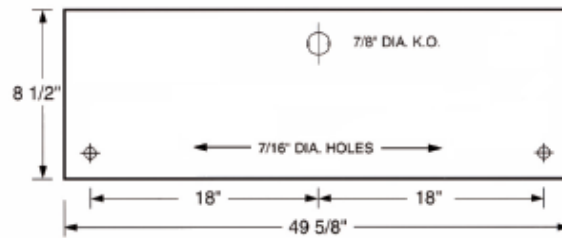

## Ordering Information

Not all combinations available.

| Series | Size         | # of LEDs | Type of LED       | Housing type | Inner Lens                                       | Outer Lens                             | Power Type                              | Input Voltage            | Options                         |
|--------|--------------|-----------|-------------------|--------------|--|--|---|--------------------------|---------------------------------|
| SL02   | 18           | 60        | 1                 | 2            | 0  | 2                                      | 1                                       | 277                      | 00                              |
| 05     | 13.625" long | 30 LEDs   | 1 1 Watt<br>5000K | 1 12G        | 0 none<br>1 .125" PC<br>2 .156" PC<br>3 .187" PC | 1 .187" PC<br>2 .250" PC<br>3 .375" PC | 1 Torroid<br>2 Electronic<br>3 Magnetic | 012<br>024<br>120<br>277 | 1 Allen Head<br>2 Fuse & Holder |
| 18     | 25.625" long | 45 LEDs   | 2 1 Watt<br>4000K | 2 14G        | Others Available                                 | Others Available                       |   |                          |                                 |
| 50     | 49.625" long | 60 LEDs   |                   | 3 16G        |  |  |   |                          |                                 |
|        |              | 90 LEDs   |                   | 4 18G        |  |  |   |                          |                                 |
|        |              | 120 LEDs  |                   | Steel        |  |  |   |                          |                                 |
|        |              | 135 LEDs  |                   |              |  |  |   |                          |                                 |