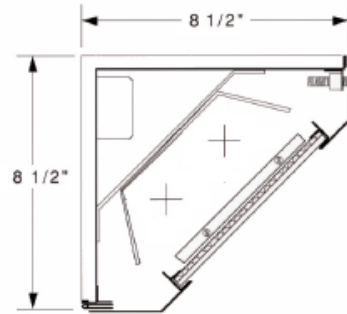

## Ordering Information

Not all combinations available.

| Series | Size         | # of LEDs | Type of LED       | Housing type | Inner Lens                                       | Outer Lens                             | Power Type                              | Input Voltage            | Options                         |
|--------|--------------|-----------|-------------------|--------------|--|--|---|--------------------------|---------------------------------|
| SL02   | 18           | 60        | 1                 | 2            | 0  | 2                                      | 1                                       | 277                      | 00                              |
| 05     | 13.625" long | 30 LEDs   | 1 1 Watt<br>5000K | 1 12G        | 0 none<br>1 .125" PC<br>2 .156" PC<br>3 .187" PC | 1 .187" PC<br>2 .250" PC<br>3 .375" PC | 1 Torroid<br>2 Electronic<br>3 Magnetic | 012<br>024<br>120<br>277 | 1 Allen Head<br>2 Fuse & Holder |
| 18     | 25.625" long | 45 LEDs   | 2 1 Watt<br>4000K | 2 14G        | Others Available                                 | Others Available                       |   |                          |                                 |
| 50     | 49.625" long | 60 LEDs   |                   | 3 16G        |  |  |   |                          |                                 |
|        |              | 90 LEDs   |                   | 4 18G        |  |  |   |                          |                                 |
|        |              | 120 LEDs  |                   | Steel        |  |  |   |                          |                                 |
|        |              | 135 LEDs  |                   |              |  |  |   |                          |                                 |