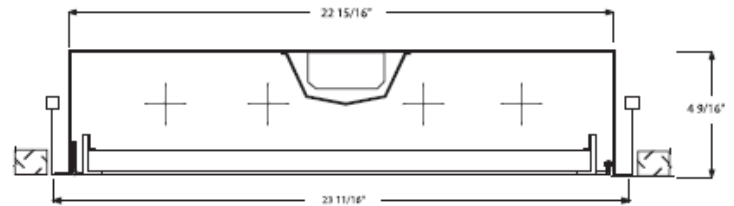

LED Grid Recessed

Ideal for demanding applications, Albeo's LED Grid Recessed provides an energy efficient, no maintenance alternative to traditional fluorescent high abuse fixtures. Achieve 3 to 5 times longer life with Albeo's patent-pending TEMPR™ Technology. Heavy duty, instant start time, and no hazardous materials.

Applications

Corridors, Dayrooms, Recreation Areas, and Sally Ports

Construction

Heavy-gauge steel housing, thick "unbreakable" polycarbonate lens, stainless steel tamperproof fasteners, and powder coated finish.

Specifications and Features

110 or 277 VAC input. Transformer included.

Lens Per specification (call for options).

High efficacy power white-LEDs

Black polyurethane gasketing

Wet location construction available

Equivalent light level: 2, 3 or 4 F32T8 fluorescent bulbs

Part Number	
Type	Comment