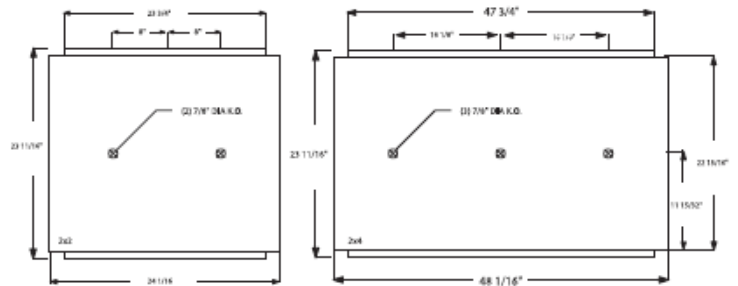

### Specifications and Features

110 or 277 VAC input. Transformer included.

Lens Per specification (call for options).

High efficacy power white-LEDs

Black polyurethane gasketing

Wet location construction available

## Ordering Information

Not all combinations available.

Series	Size	# of LEDs	Type of LED	Housing type	Inner Lens	Outer Lens	Power Type	Input Voltage	Options
SL05	02	90	1	2	0	2	1	277	00
	01 2' x 2'	30 LEDs	1 1 Watt 5000K	1 12G	0 none	1 .187" PC	1 Torroid	012	1 Allen Head
	02 2' x 4'	45 LEDs	2 1 Watt 4000K	2 14G	1 .125" PC	2 .250" PC	2 Electronic	024	
		60 LEDs		3 16G	2 .156" PC	3 .375" PC	3 Magnetic	120	2 Fuse & Holder
		90 LEDs		4 18G	3 .187" PC			277	
		120 LEDs		Steel	Others Available	Others Available			
		135 LEDs							