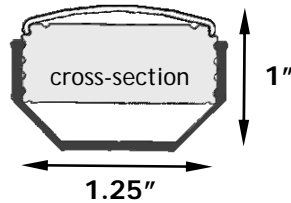

## LED Cove Lighting

PATENT PENDING

Part Number	
Type	Comment

- *Low Profile:* Fits almost anywhere
- *Easy to Install:* Strips up to 8 feet long
- *Low Voltage AC:* Uses standard transformers
- *Very Bright:* up to >350 lumens/ft or >175 lumens/ft
- *Dimmable:* Standard low voltage dimmers
- *Adjustable:* Multi-angle mounting bracket
- *UL listed:* Wet location optional