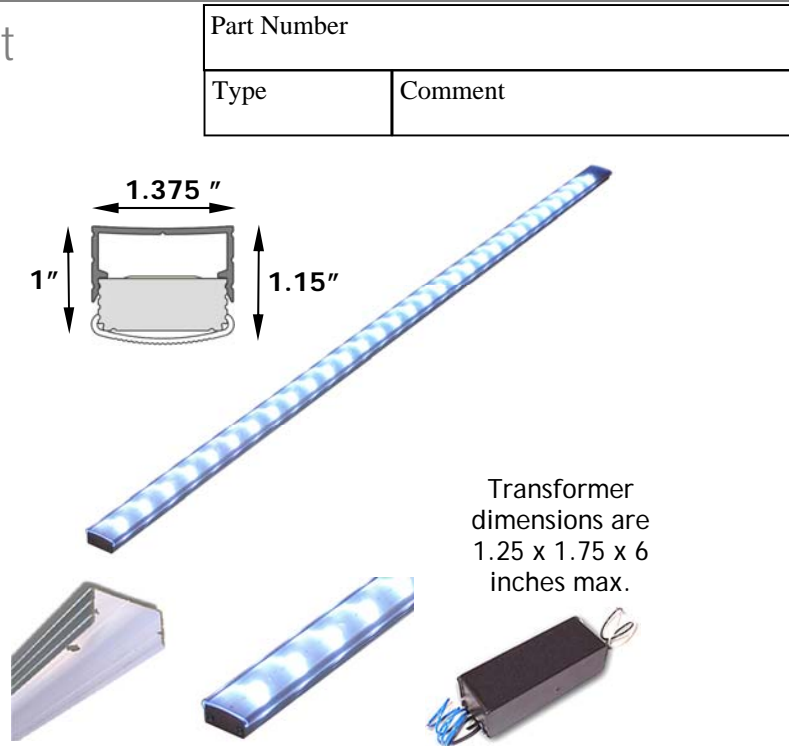

T8LED™ TROFFER RETROFIT KIT

White-LED Troffer Upgrade Kit

Albeo's T8LED Troffer Retrofit Kit converts fluorescent light fixtures into no-maintenance, high-efficiency LED fixtures. Albeo's patent-pending TEMPR™ Technology allows the LEDs to run cooler than fluorescent and last 50% longer with greater light output compared to competing LED bi-pin solutions. The kit provides an ideal solution for gradual transition to LED in office, commercial, industrial, and retail environments as part of existing fluorescent maintenance programs.

Robust and Innovative Construction
 TEMPR™ thermal management technology transfers heat from the LED to the extruded aluminum housing, reducing the junction temperature for more light and longer life.

Options
 High value, brightness, or efficacy versions provide solutions for a wide range of applications.

Electrical System
 110 or 277 VAC input. Dimming capabilities.

Kit Components
 Albeo's T8LED Retrofit Kit consists of mounting brackets, LED bars, a transformer, and power cords. The mounting brackets efficiently remove heat from the LED junction; a transformer replaces the ballast.