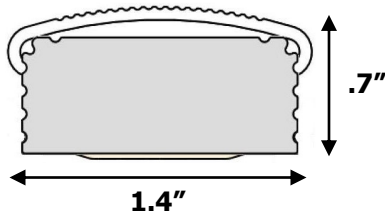

120° Beam Angle Profile (with Multi-Angle Bracket)