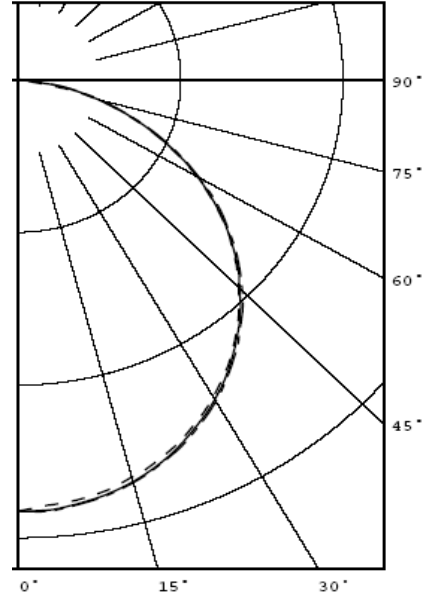

LED Showcase Lighting

Part Number	
Type	Comment / Count

Photometry: Albeo Part Number TA-7600-AA0A

TOTAL INPUT WATTS= 21W at 12.0 VOLTS

CIE TYPE - DIRECT		
PLANE	0-DEG	90-DEG
SPACING CRITERIA	1.2	1.3
LUMINOUS LENGTH	1.125"	45.0"

ZONAL LUMEN SUMMARY		
ZONE	LUMENS	%FIXT
0- 30	332	31.1
0- 40	538	50.4
0- 60	888	83.1
0- 90	1042	97.5
90-180	13	2.5
0-180	1070	100.0

	CANDELA DISTRIBUTION				
	0.0	22.5	45.0	67.5	90.0
0	434	434	434	434	434
5	422	424	434	434	432
15	404	406	412	414	418
25	376	380	380	384	390
35	312	324	334	338	346
45	228	240	252	276	282
55	142	154	166	192	198
65	80	86	90	108	104
75	44	44	44	44	34
85	20	20	14	10	4
90	12	10	4	2	0