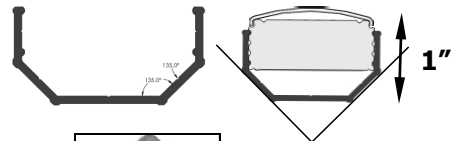

120° Beam Angle Profile (with Multi-Angle Bracket)

Made in America

LM-79 Tested

rev. 8.12.10

Power Supplies and Cables

AC Transformers

- 75W Electronic Transformer (120V only)
- 300W Electronic Transformer (120V only)
- 150W Magnetic Transformer
- 300W Magnetic Transformer

DC Power Supplies

- 1.2 Amp Wall Plug
- 2 Amp Wall Plug
- 5 Amp Table Plug
- 8.3 Amp Table Plug

DC In-Line Power Supplies

- 5 Amp (Remote)
- 8 Amp (Remote)

Cables (Custom lengths available)

- 3, 6, 10 and 20 ft. Power Cable
- 2, 3, 6, 12, and 24 in. Jumper Cable

See Cove Configuration Guide for transformer sizing and wiring recommendations.

Mounting Options

Multi-Angle Bracket (included standard)

Adjustable Tilting Bracket for lengths less than 46" (Length code "A")