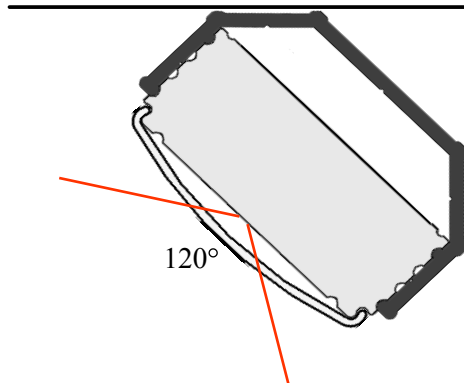

120° Beam Angle Profile (with Multi-Angle Bracket)