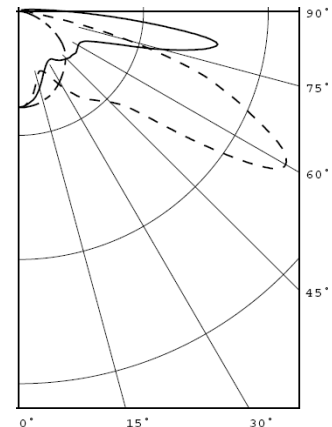

### Photometry

Tested to LM-79 standards. IES files available.

**Aisle Distribution**  
14° Beam Spread

**Narrow Distribution**  
44° Beam Spread

**Standard Distribution**  
120° Beam Spread

**Wide Distribution**  
"Bat Wing"