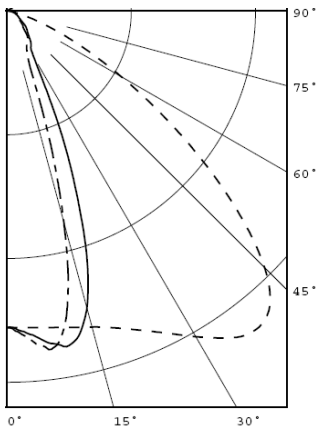

### Optical and Electrical Specifications

All options not listed. Please contact sales for technical specs of other part numbers.

Type	Part Number	Transformer	Dimming	Color	Temp	CRI	# LEDs	Lumens	Lm/W	Watts	UL
Bright	<b>2-BAR VERSIONS</b>										
	LS-B284-0x0x0-16	Toroid	0-10V only	Bright	5000 K	70	180	12,850	74	173	yes
	LS-B285-0x0x0-16	Toroid	0-10V only	Cool	4200 K	85	180	10,620	61	173	yes
	LS-B284-0x0x0-17	Toroid	0-10V only	Bright	5000 K	70	180	15,000	69	216	yes
	LS-B285-0x0x0-17	Toroid	0-10V only	Cool	4200 K	85	180	12,400	57	216	yes
	LS-B284-010xL-18	Electronic	yes	Bright	5000 K	70	180	13,670	73	188	yes
	LS-B285-010xL-18	Electronic	yes	Cool	4200 K	85	180	11,300	60	188	yes
	LS-B284-010xL-19	Electronic	yes	Bright	5000 K	70	180	15,000	69	216	yes
LS-B285-010xL-19	Electronic	yes	Cool	4200 K	85	180	12,400	57	216	yes	

Power and light output can vary +/-10%

### Photometry

Tested to LM-79 standards. IES files available.

**Aisle Distribution**  
14° Beam Spread

**Narrow Distribution**  
44° Beam Spread

**Standard Distribution**  
120° Beam Spread

**Wide Distribution**  
"Bat Wing"