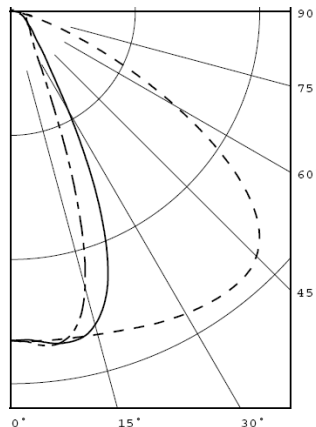

### Optical and Electrical Specifications

All options not listed. Please contact sales for technical specs of other part numbers.

Type	Part Number	Transformer	Dimming	Color	Temp	CRI	# LEDs	Lumens	Lm/W	Watts	UL
Bright	<b>2-BAR VERSIONS</b>										
	LS-B284-0x0x0-16	Toroid	0-10V only	Bright	5000 K	70	180	12,850	74	173	yes
	LS-B285-0x0x0-16	Toroid	0-10V only	Cool	4200 K	85	180	10,620	61	173	yes
	LS-B284-0x0x0-17	Toroid	0-10V only	Bright	5000 K	70	180	15,000	69	216	yes
	LS-B285-0x0x0-17	Toroid	0-10V only	Cool	4200 K	85	180	12,400	57	216	yes
	LS-B284-010xL-18	Electronic	yes	Bright	5000 K	70	180	13,670	73	188	yes
	LS-B285-010xL-18	Electronic	yes	Cool	4200 K	85	180	11,300	60	188	yes
	LS-B284-010xL-19	Electronic	yes	Bright	5000 K	70	180	15,000	69	216	yes
LS-B285-010xL-19	Electronic	yes	Cool	4200 K	85	180	12,400	57	216	yes	

Power and light output can vary +/-10%

### Photometry

Tested to LM-79 standards. IES files available.

**Aisle Distribution**  
14° Beam Spread

**Narrow Distribution**  
44° Beam Spread

**Standard Distribution**  
120° Beam Spread

**Wide Distribution**  
"Bat Wing"